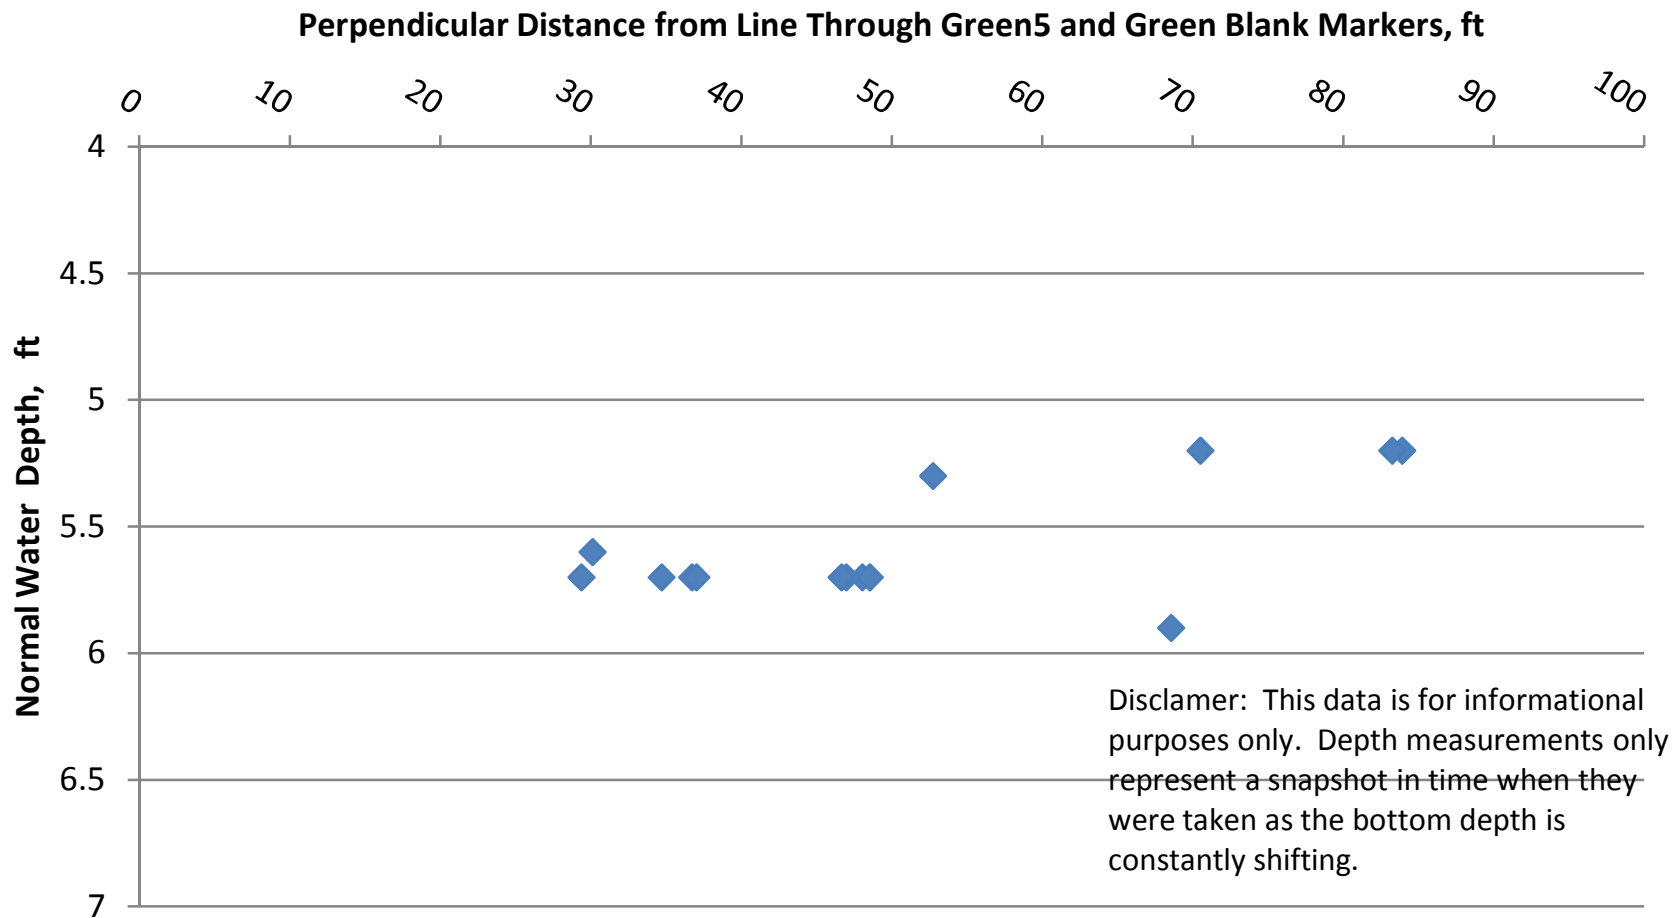

Channel Depth Profile Going Out Just Before Green 5 to Beyond Green Blank for Longitude Near -76.6630

Channel Depth Profile Going Out Just Before Green 5 to Beyond Green Blank for Longitude Near -76.6626

Channel Depth Profile Going Out Just Before Green 5 to Beyond Green Blank for Longitude Near -76.6624

Channel Depth Profile Going Out Just Before Green 5 to Beyond Green Blank for Longitude Near -76.6622

Channel Depth Profile Going Out Just Before Green 5 to Beyond Green Blank for Longitude Near -76.6620

Channel Depth Profile Going Out Just Before Green 5 to Beyond Green Blank for Longitude Near -76.6618

Channel Depth Profile Going Out Just Before Green 5 to Beyond Green Blank for Longitude Near -76.6616

Channel Depth Profile Going Out Just Before Green 5 to Beyond Green Blank for Longitude Near -76.6614