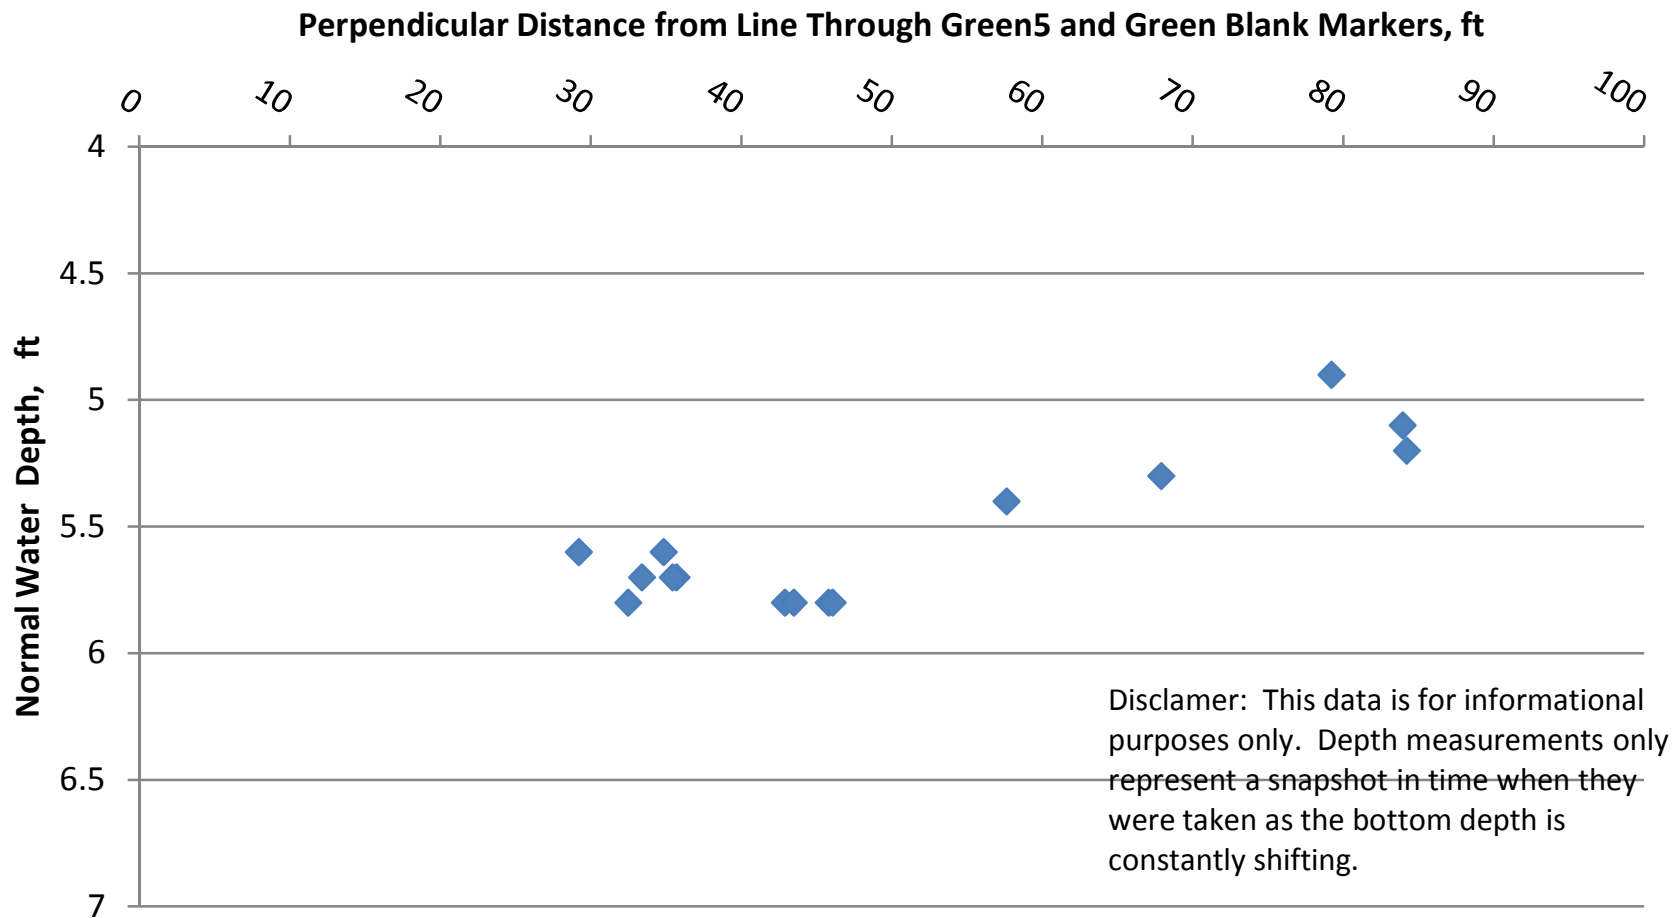

Channel Depth Profile Going Out Just Before Green 5 to Beyond Green Blank for Longitude Near -76.6630

Channel Depth Profile Going Out Just Before Green 5 to Beyond Green Blank for Longitude Near -76.6626

Channel Depth Profile Going Out Just Before Green 5 to Beyond Green Blank for Longitude Near -76.6624

Channel Depth Profile Going Out Just Before Green 5 to Beyond Green Blank for Longitude Near -76.6622

Channel Depth Profile Going Out Just Before Green 5 to Beyond Green Blank for Longitude Near -76.6620

Channel Depth Profile Going Out Just Before Green 5 to Beyond Green Blank for Longitude Near -76.6618

Channel Depth Profile Going Out Just Before Green 5 to Beyond Green Blank for Longitude Near -76.6616

Channel Depth Profile Going Out Just Before Green 5 to Beyond Green Blank for Longitude Near -76.6614