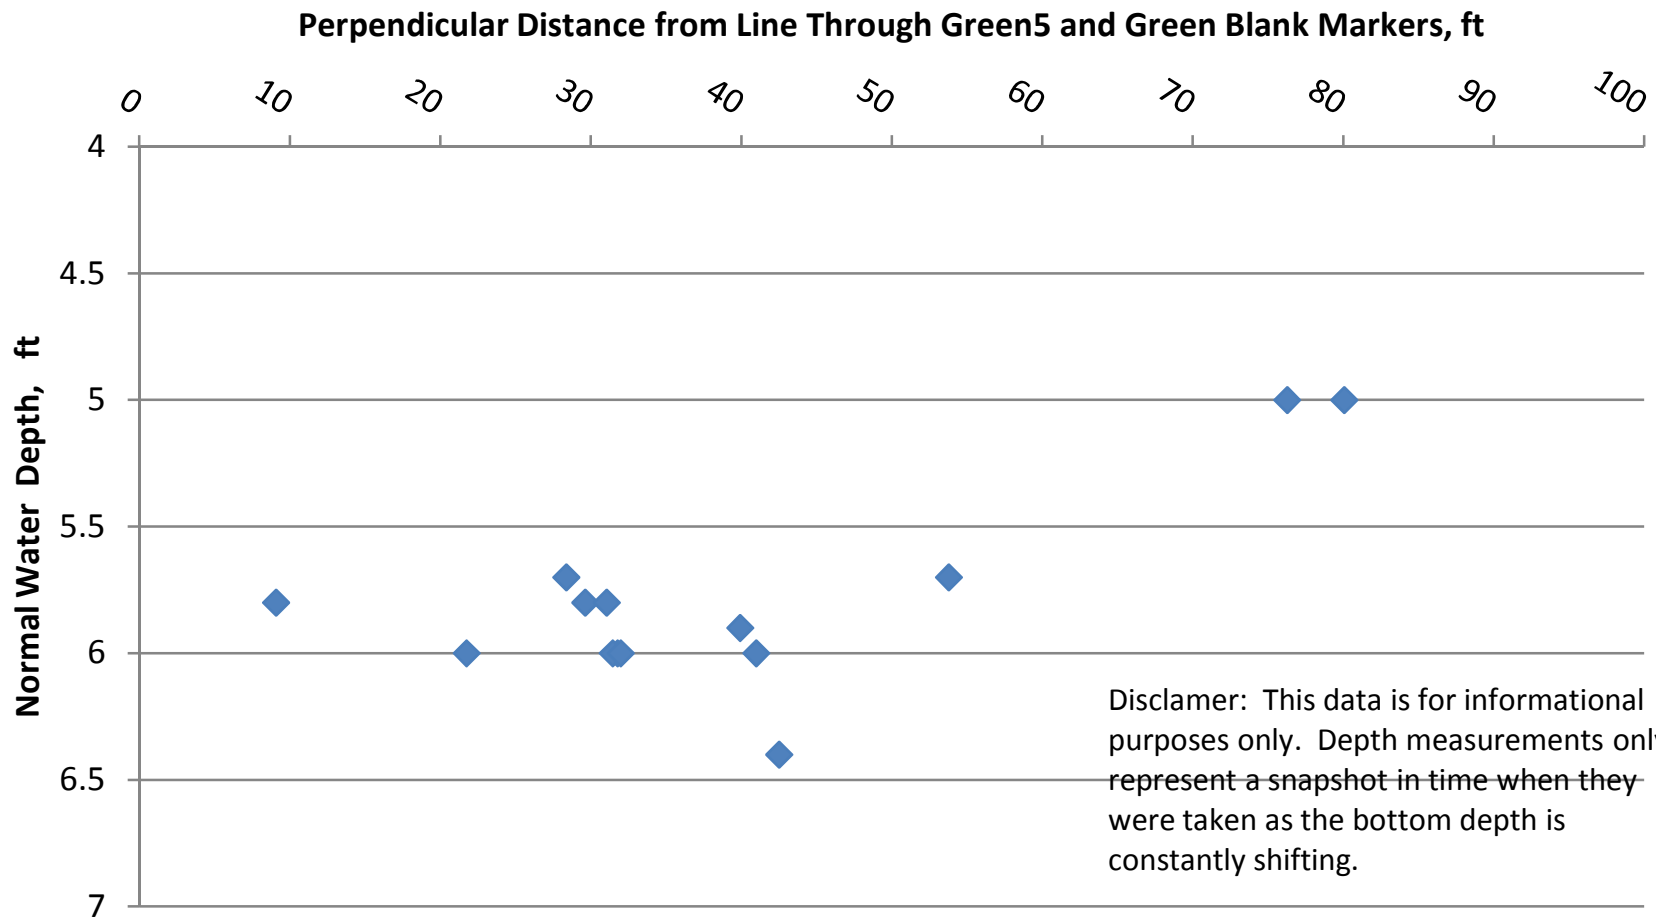

Channel Depth Profile Going Out Just Before Green 5 to Beyond Green Blank for Longitude Near -76.6630

Channel Depth Profile Going Out Just Before Green 5 to Beyond Green Blank for Longitude Near -76.6626

Channel Depth Profile Going Out Just Before Green 5 to Beyond Green Blank for Longitude Near -76.6624

Channel Depth Profile Going Out Just Before Green 5 to Beyond Green Blank for Longitude Near -76.6622

Channel Depth Profile Going Out Just Before Green 5 to Beyond Green Blank for Longitude Near -76.6620

Channel Depth Profile Going Out Just Before Green 5 to Beyond Green Blank for Longitude Near -76.6618

Channel Depth Profile Going Out Just Before Green 5 to Beyond Green Blank for Longitude Near -76.6602