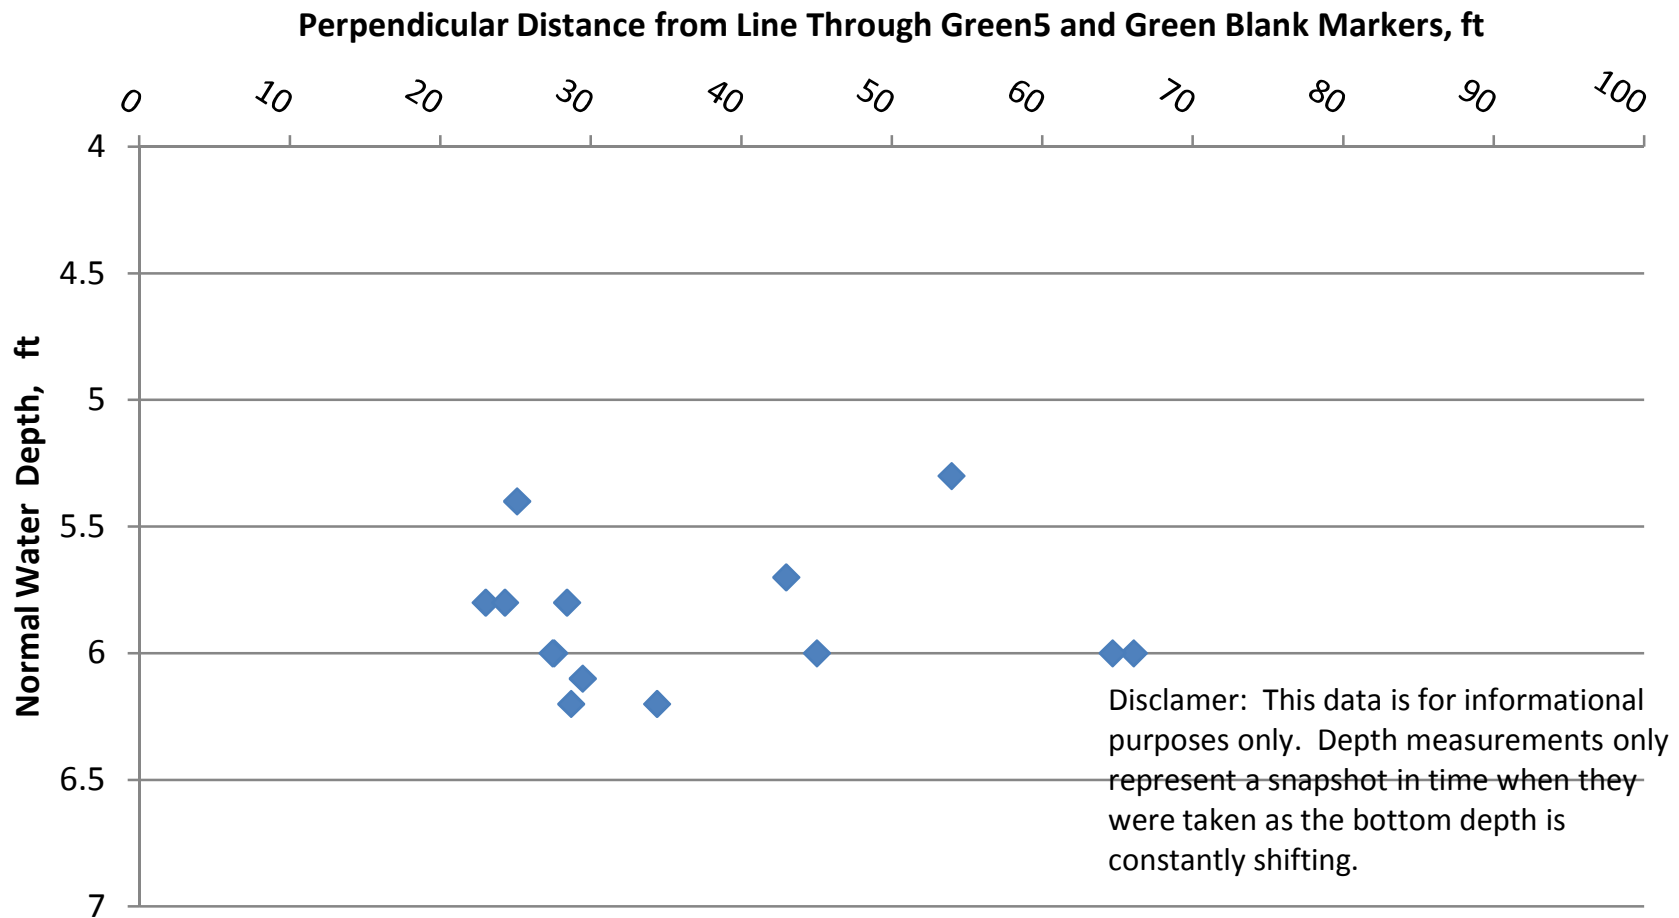

Channel Depth Profile Going Out Just Before Green 5 to Beyond Green Blank for Longitude Near -76.6630

Channel Depth Profile Going Out Just Before Green 5 to Beyond Green Blank for Longitude Near -76.6626

Channel Depth Profile Going Out Just Before Green 5 to Beyond Green Blank for Longitude Near -76.6624

Channel Depth Profile Going Out Just Before Green 5 to Beyond Green Blank for Longitude Near -76.6622

Channel Depth Profile Going Out Just Before Green 5 to Beyond Green Blank for Longitude Near -76.6620

Channel Depth Profile Going Out Just Before Green 5 to Beyond Green Blank for Longitude Near -76.6618

Channel Depth Profile Going Out Just Before Green 5 to Beyond Green Blank for Longitude Near -76.6602