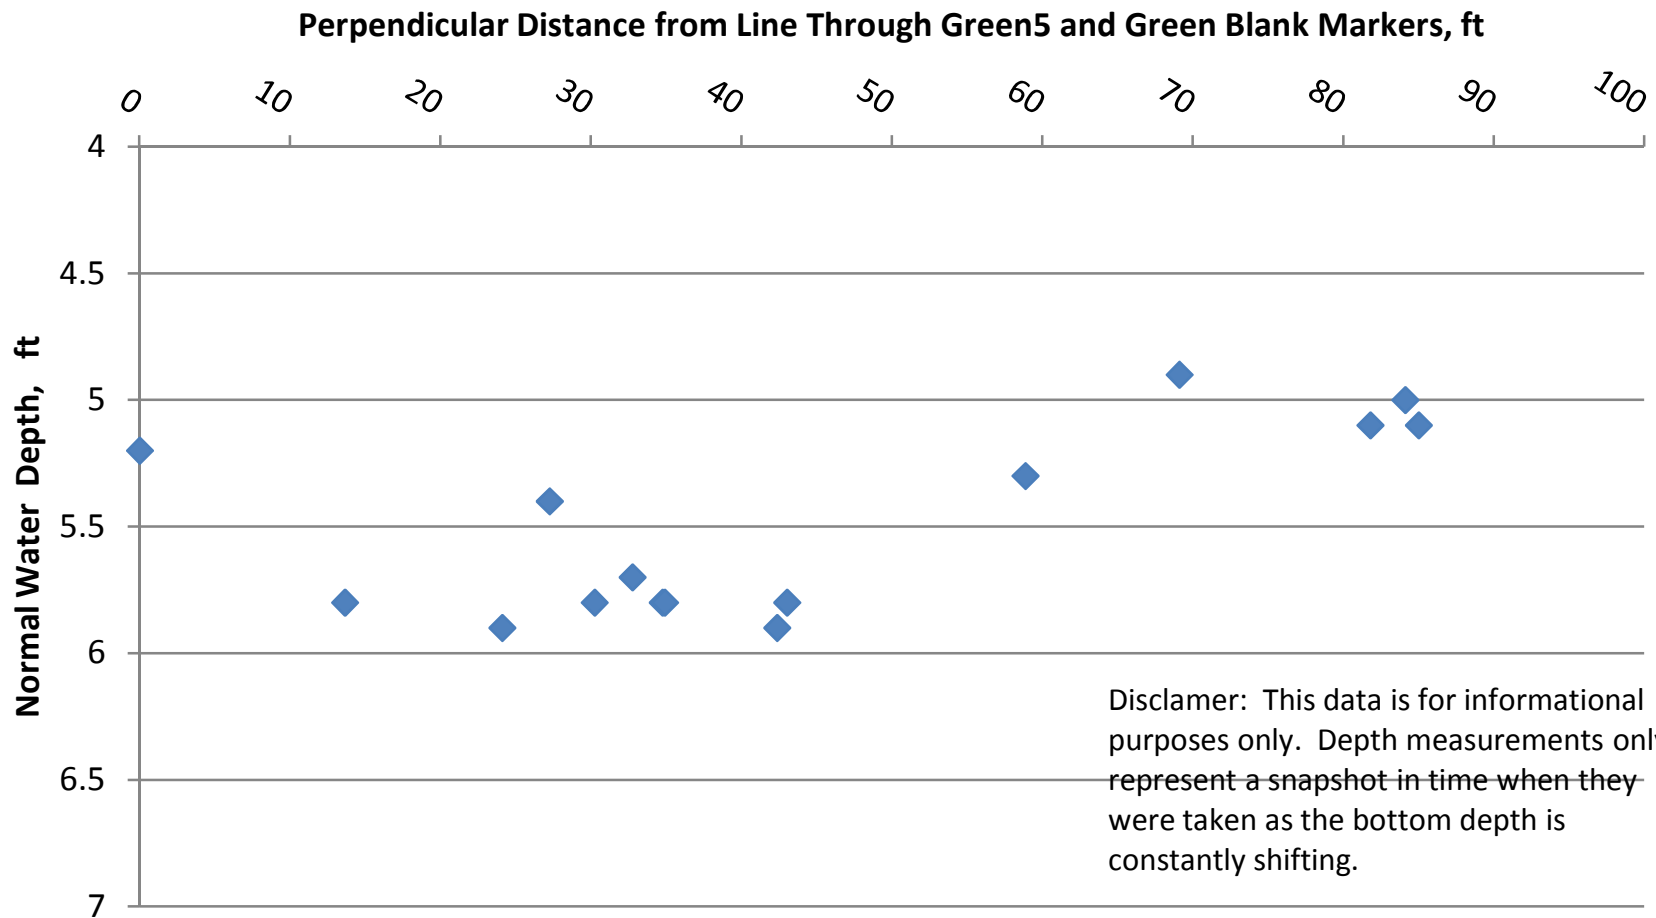

Channel Depth Profile Going Out Just Before Green 5 to Beyond Green Blank for Longitude Near -76.6630

Channel Depth Profile Going Out Just Before Green 5 to Beyond Green Blank for Longitude Near -76.6626

Channel Depth Profile Going Out Just Before Green 5 to Beyond Green Blank for Longitude Near -76.6624

Channel Depth Profile Going Out Just Before Green 5 to Beyond Green Blank for Longitude Near -76.6622

Channel Depth Profile Going Out Just Before Green 5 to Beyond Green Blank for Longitude Near -76.6620

Channel Depth Profile Going Out Just Before Green 5 to Beyond Green Blank for Longitude Near -76.6618

Channel Depth Profile Going Out Just Before Green 5 to Beyond Green Blank for Longitude Near -76.6602