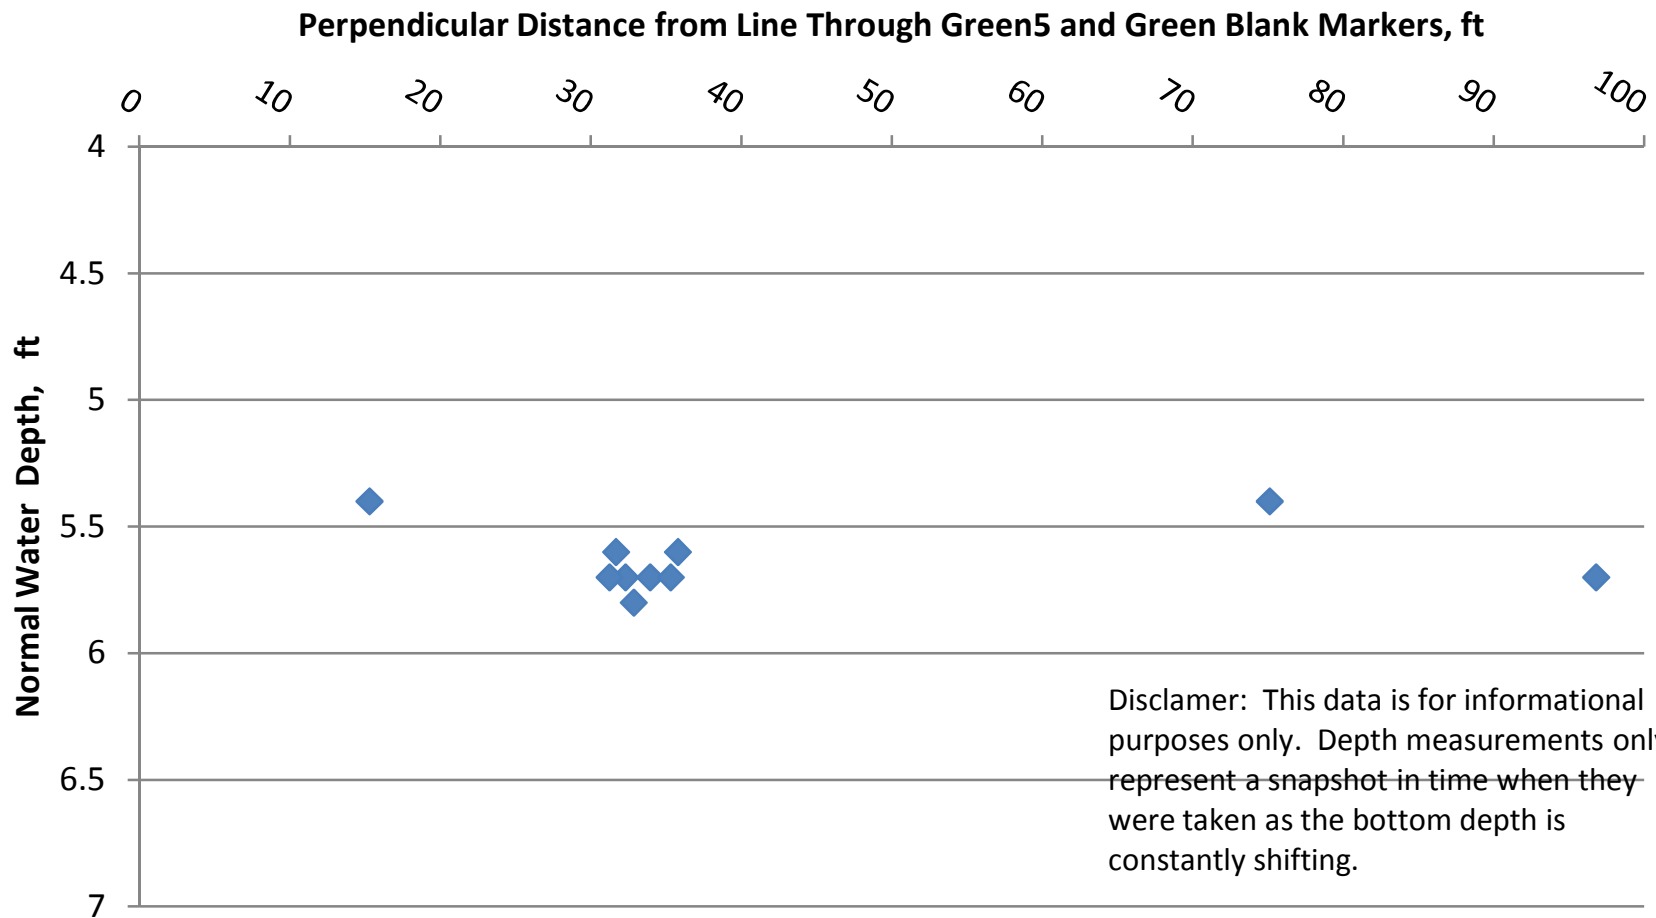

Channel Depth Profile Going Out Just Before Green 5 to Beyond Green Blank for Longitude Near -76.6620

Channel Depth Profile Going Out Just Before Green 5 to Beyond Green Blank for Longitude Near -76.6618

Channel Depth Profile Going Out Just Before Green 5 to Beyond Green Blank for Longitude Near -76.6616

Channel Depth Profile Going Out Just Before Green 5 to Beyond Green Blank for Longitude Near -76.6614

Channel Depth Profile Going Out Just Before Green 5 to Beyond Green Blank for Longitude Near -76.6612

Channel Depth Profile Going Out Just Before Green 5 to Beyond Green Blank for Longitude Near -76.6610

Channel Depth Profile Going Out Just Before Green 5 to Beyond Green Blank for Longitude Near -76.6602