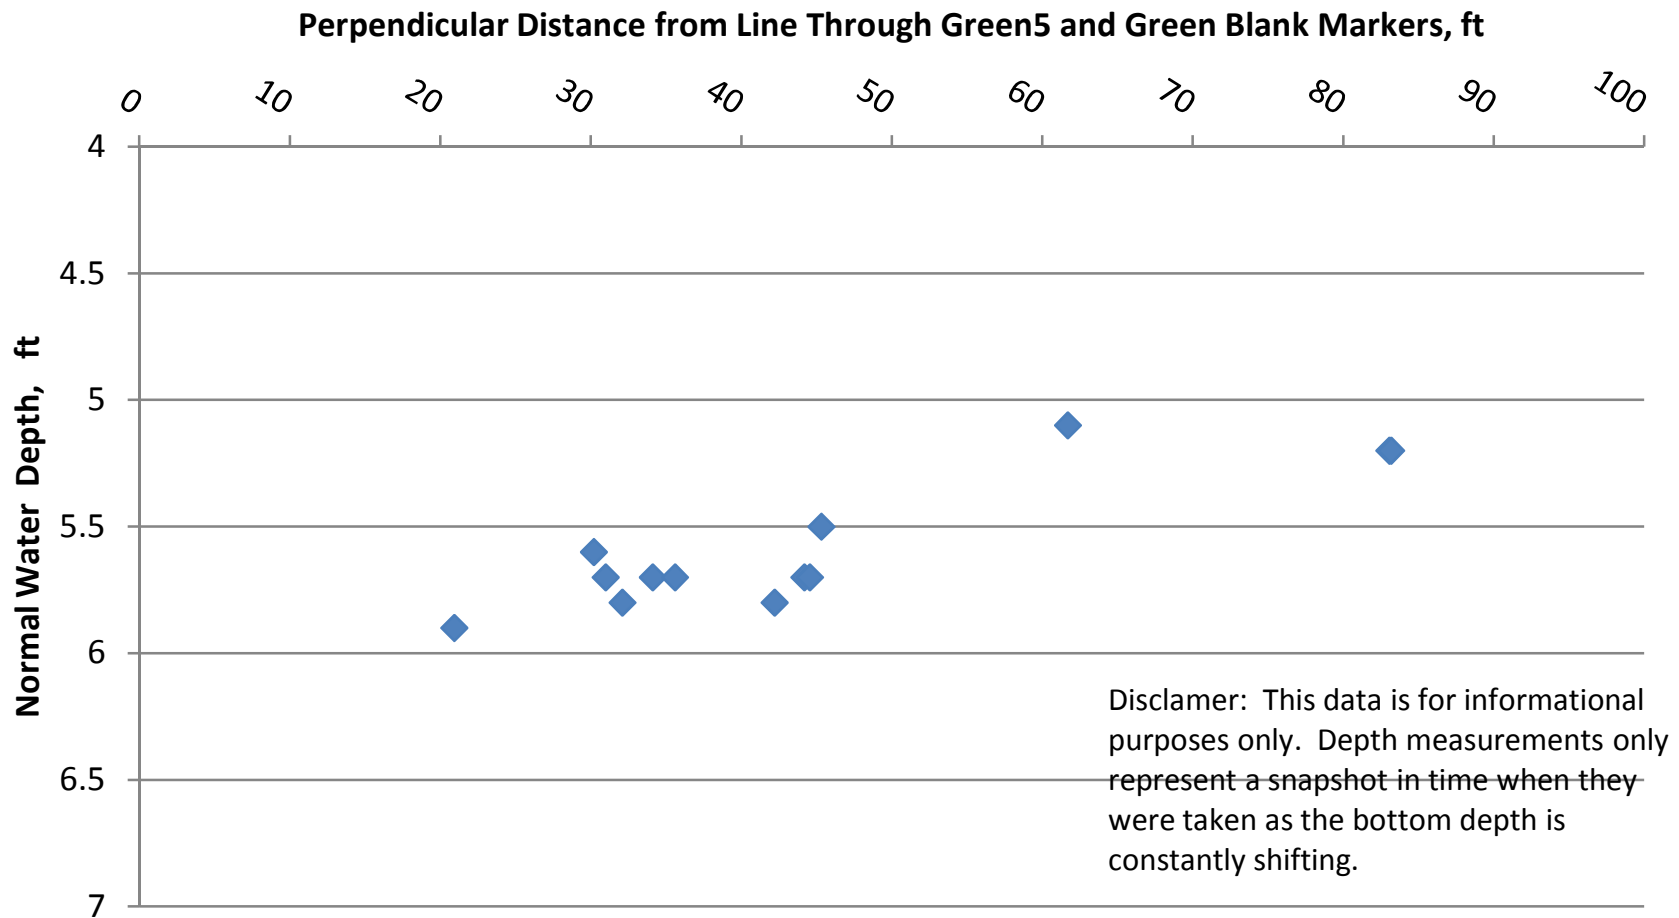

Channel Depth Profile Going Out Just Before Green 5 to Beyond Green Blank for Longitude Near -76.6624

Channel Depth Profile Going Out Just Before Green 5 to Beyond Green Blank for Longitude Near -76.6622

Channel Depth Profile Going Out Just Before Green 5 to Beyond Green Blank for Longitude Near -76.6620

Channel Depth Profile Going Out Just Before Green 5 to Beyond Green Blank for Longitude Near -76.6618

Channel Depth Profile Going Out Just Before Green 5 to Beyond Green Blank for Longitude Near -76.6616

Channel Depth Profile Going Out Just Before Green 5 to Beyond Green Blank for Longitude Near -76.6614

Channel Depth Profile Going Out Just Before Green 5 to Beyond Green Blank for Longitude Near -76.6602