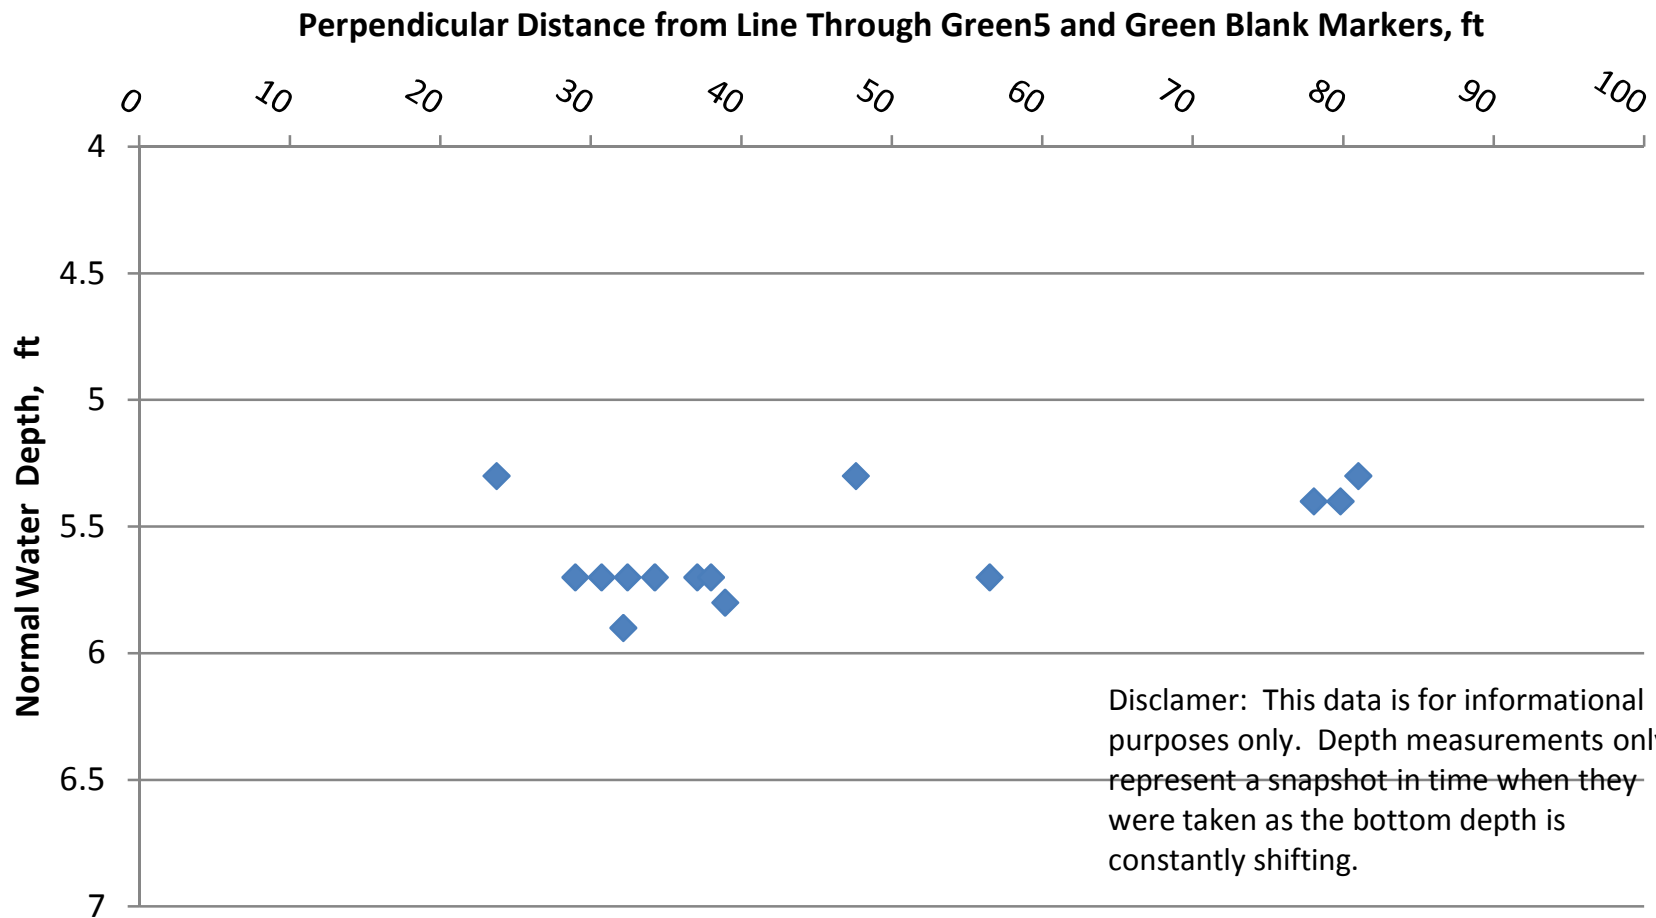

Channel Depth Profile Going Out Just Before Green 5 to Beyond Green Blank for Longitude Near -76.6624

Channel Depth Profile Going Out Just Before Green 5 to Beyond Green Blank for Longitude Near -76.6622

Channel Depth Profile Going Out Just Before Green 5 to Beyond Green Blank for Longitude Near -76.6620

Channel Depth Profile Going Out Just Before Green 5 to Beyond Green Blank for Longitude Near -76.6618

Channel Depth Profile Going Out Just Before Green 5 to Beyond Green Blank for Longitude Near -76.6616

Channel Depth Profile Going Out Just Before Green 5 to Beyond Green Blank for Longitude Near -76.6614

Channel Depth Profile Going Out Just Before Green 5 to Beyond Green Blank for Longitude Near -76.6612

Channel Depth Profile Going Out Just Before Green 5 to Beyond Green Blank for Longitude Near -76.6610