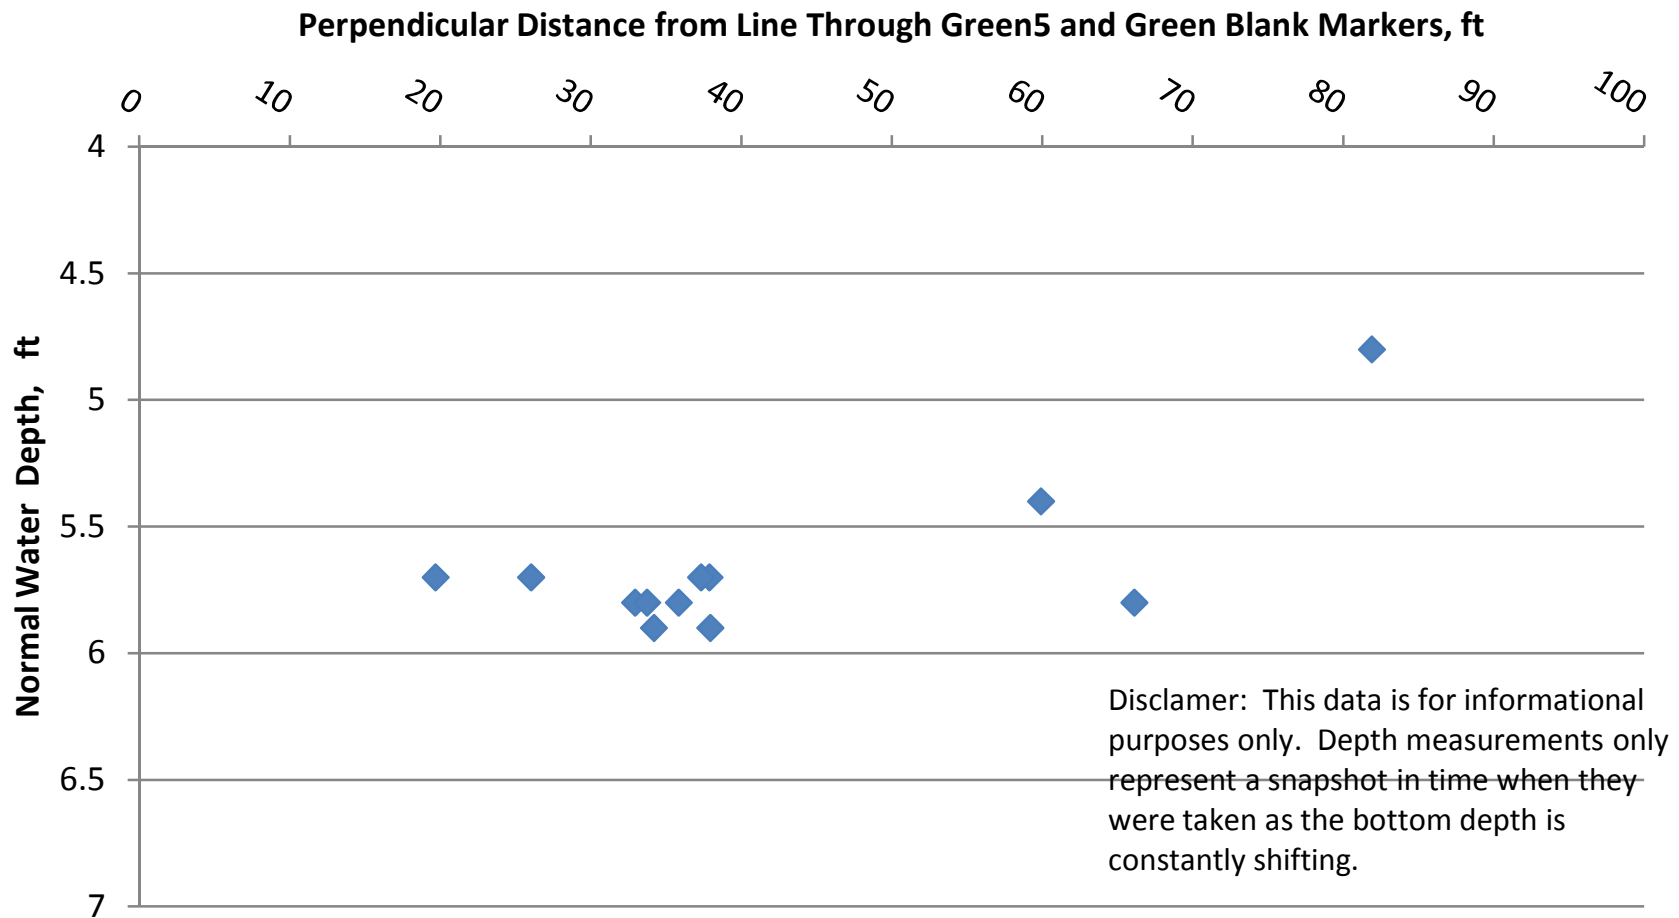

Channel Depth Profile Going Out Just Before Green 5 to Beyond Green Blank for Longitude Near -76.6608