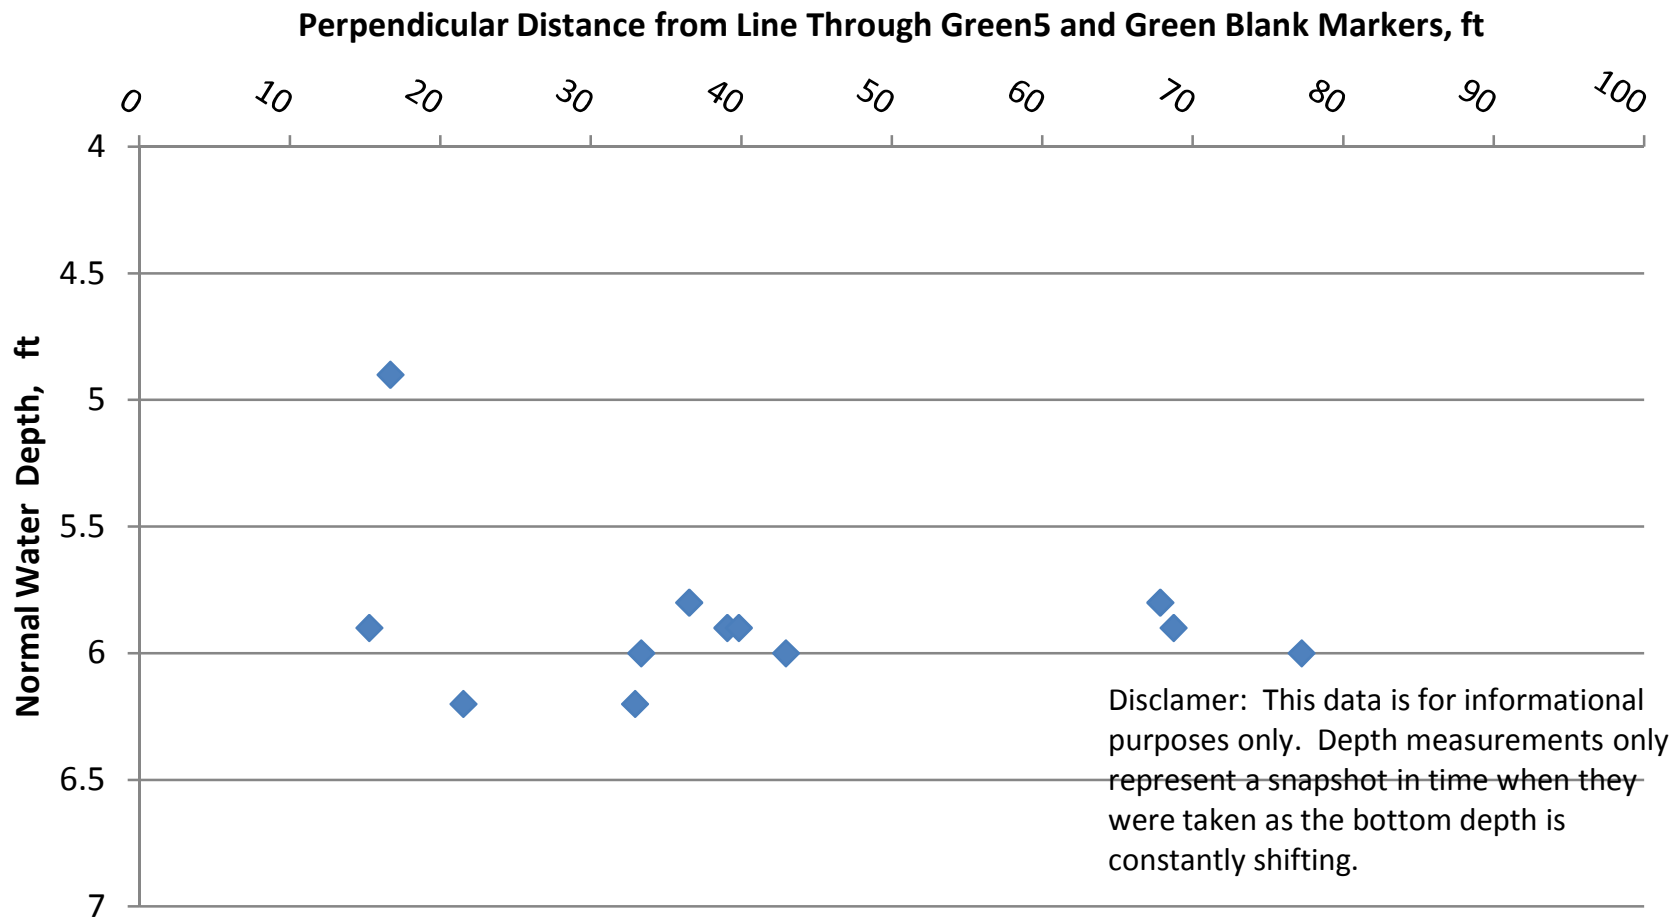

Channel Depth Profile Going Out Just Before Green 5 to Beyond Green Blank for Longitude Near -76.6616

Channel Depth Profile Going Out Just Before Green 5 to Beyond Green Blank for Longitude Near -76.6614

Channel Depth Profile Going Out Just Before Green 5 to Beyond Green Blank for Longitude Near -76.6612

Channel Depth Profile Going Out Just Before Green 5 to Beyond Green Blank for Longitude Near -76.6610

Channel Depth Profile Going Out Just Before Green 5 to Beyond Green Blank for Longitude Near -76.6608

Channel Depth Profile Going Out Just Before Green 5 to Beyond Green Blank for Longitude Near -76.6605

Channel Depth Profile Going Out Just Before Green 5 to Beyond Green Blank for Longitude Near -76.6602