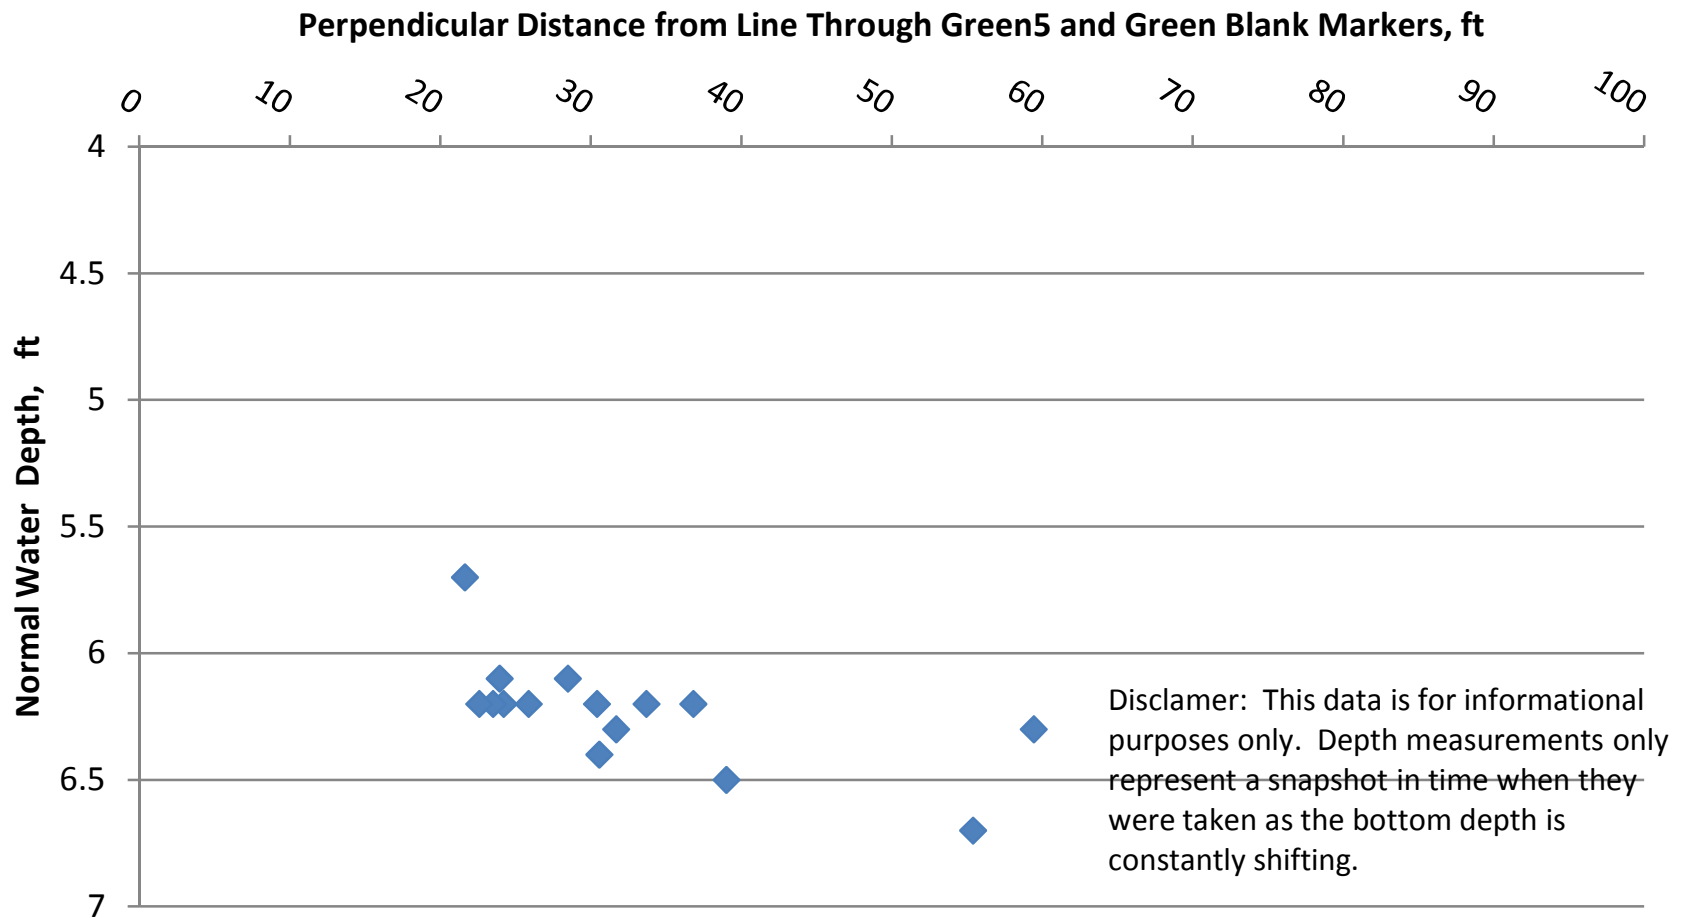

Channel Depth Profile Going Out Just Before Green 5 to Beyond Green Blank for Longitude Near -76.6630

Channel Depth Profile Going Out Just Before Green 5 to Beyond Green Blank for Longitude Near -76.6626

Channel Depth Profile Going Out Just Before Green 5 to Beyond Green Blank for Longitude Near -76.6624

Channel Depth Profile Going Out Just Before Green 5 to Beyond Green Blank for Longitude Near -76.6622

Channel Depth Profile Going Out Just Before Green 5 to Beyond Green Blank for Longitude Near -76.6620

Channel Depth Profile Going Out Just Before Green 5 to Beyond Green Blank for Longitude Near -76.6618

Channel Depth Profile Going Out Just Before Green 5 to Beyond Green Blank for Longitude Near -76.6602