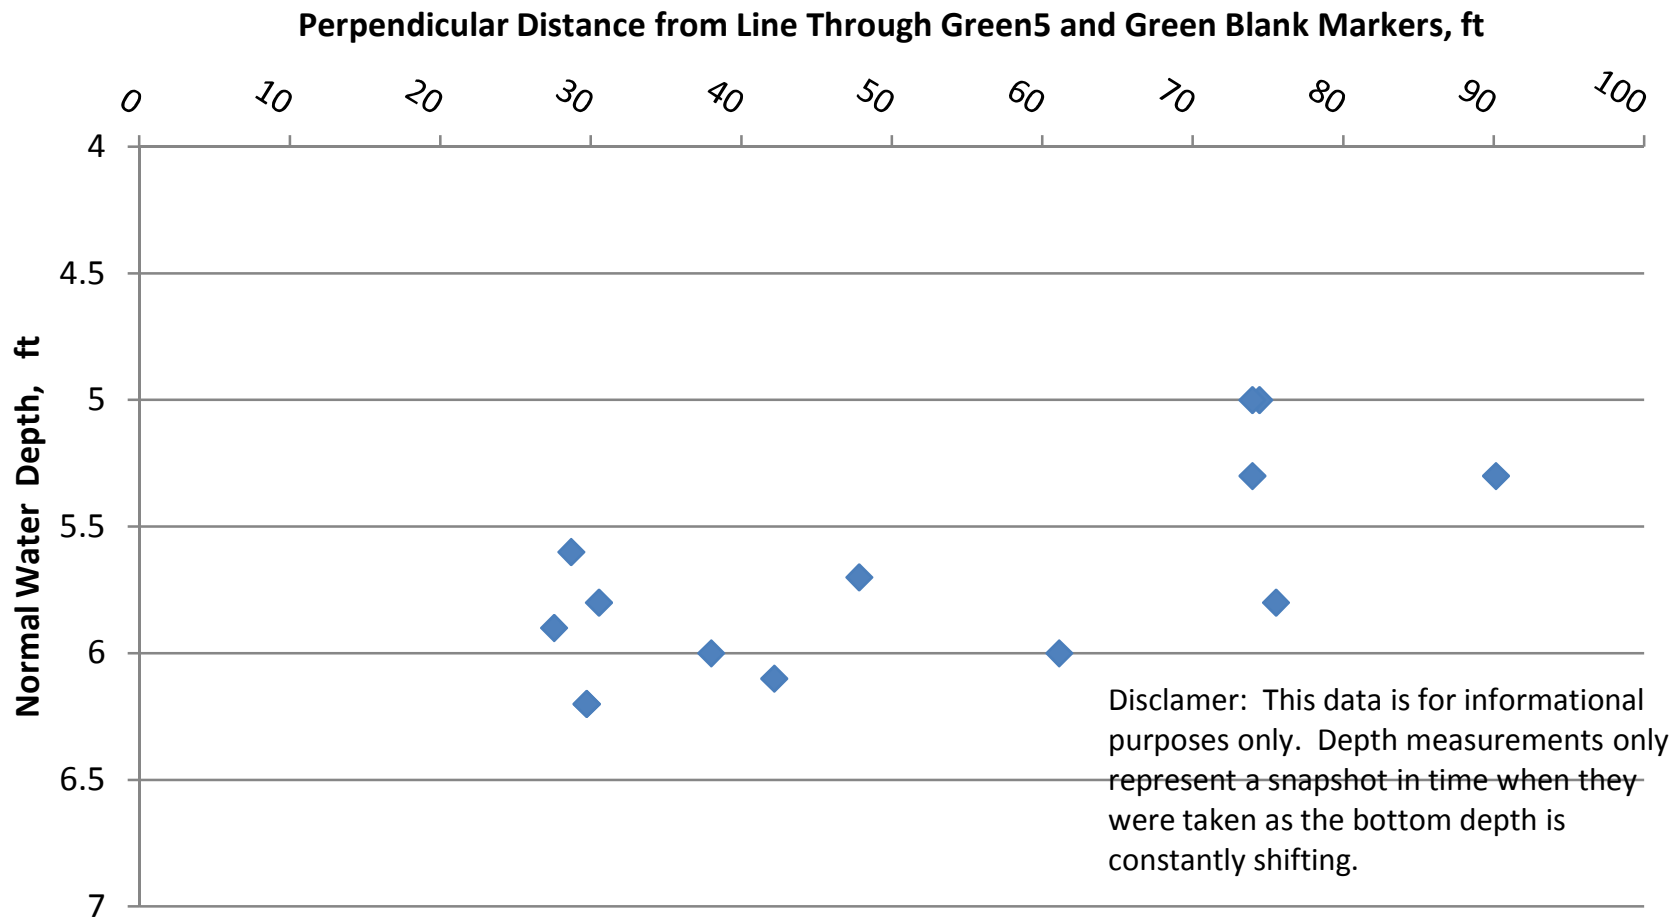

Channel Depth Profile Going Out Just Before Green 5 to Beyond Green Blank for Longitude Near -76.6630

Channel Depth Profile Going Out Just Before Green 5 to Beyond Green Blank for Longitude Near -76.6626

Channel Depth Profile Going Out Just Before Green 5 to Beyond Green Blank for Longitude Near -76.6624

Channel Depth Profile Going Out Just Before Green 5 to Beyond Green Blank for Longitude Near -76.6622

Channel Depth Profile Going Out Just Before Green 5 to Beyond Green Blank for Longitude Near -76.6620

Channel Depth Profile Going Out Just Before Green 5 to Beyond Green Blank for Longitude Near -76.6618

Channel Depth Profile Going Out Just Before Green 5 to Beyond Green Blank for Longitude Near -76.6602